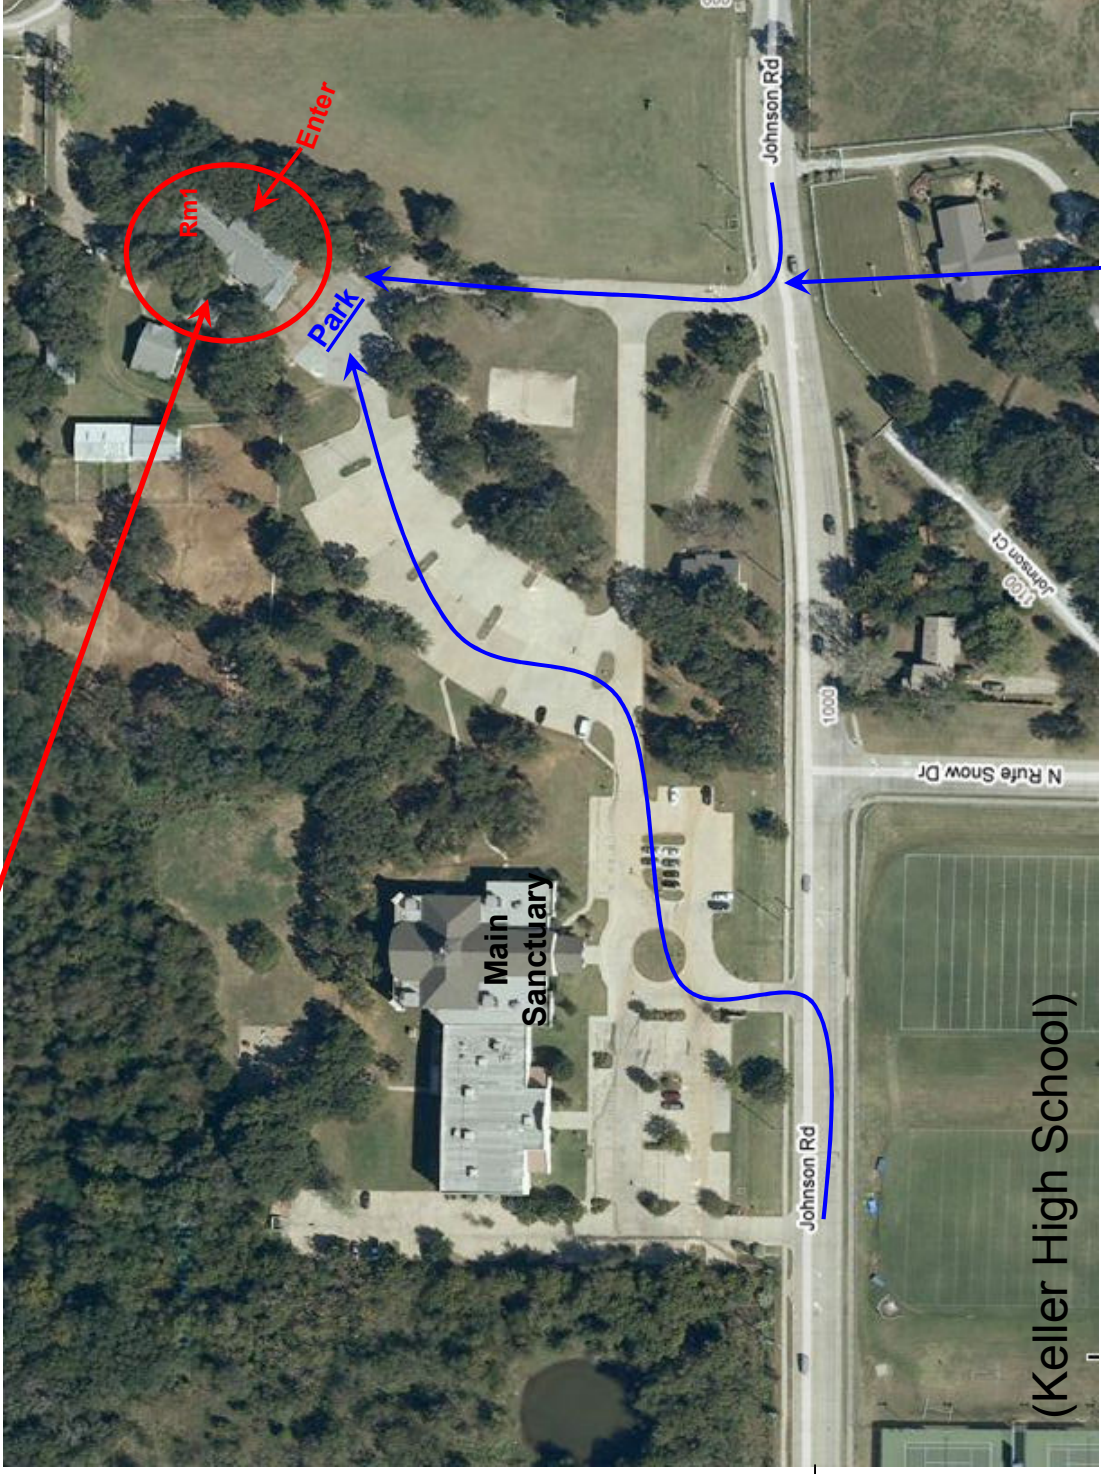

New Location for Keller Communicators – Beginning 04/02/2009

First United Methodist Church -- 1025 Johnson Road, Keller

“Halleluiah Center” Building – Room 1 (Go in Front, Turn Right – just past kitchen)

(Library)

East of the Library -- At Rufe Snow and Johnson Road. Enter just east or just west of Rufe Snow. (Eastern entrance is more direct.)